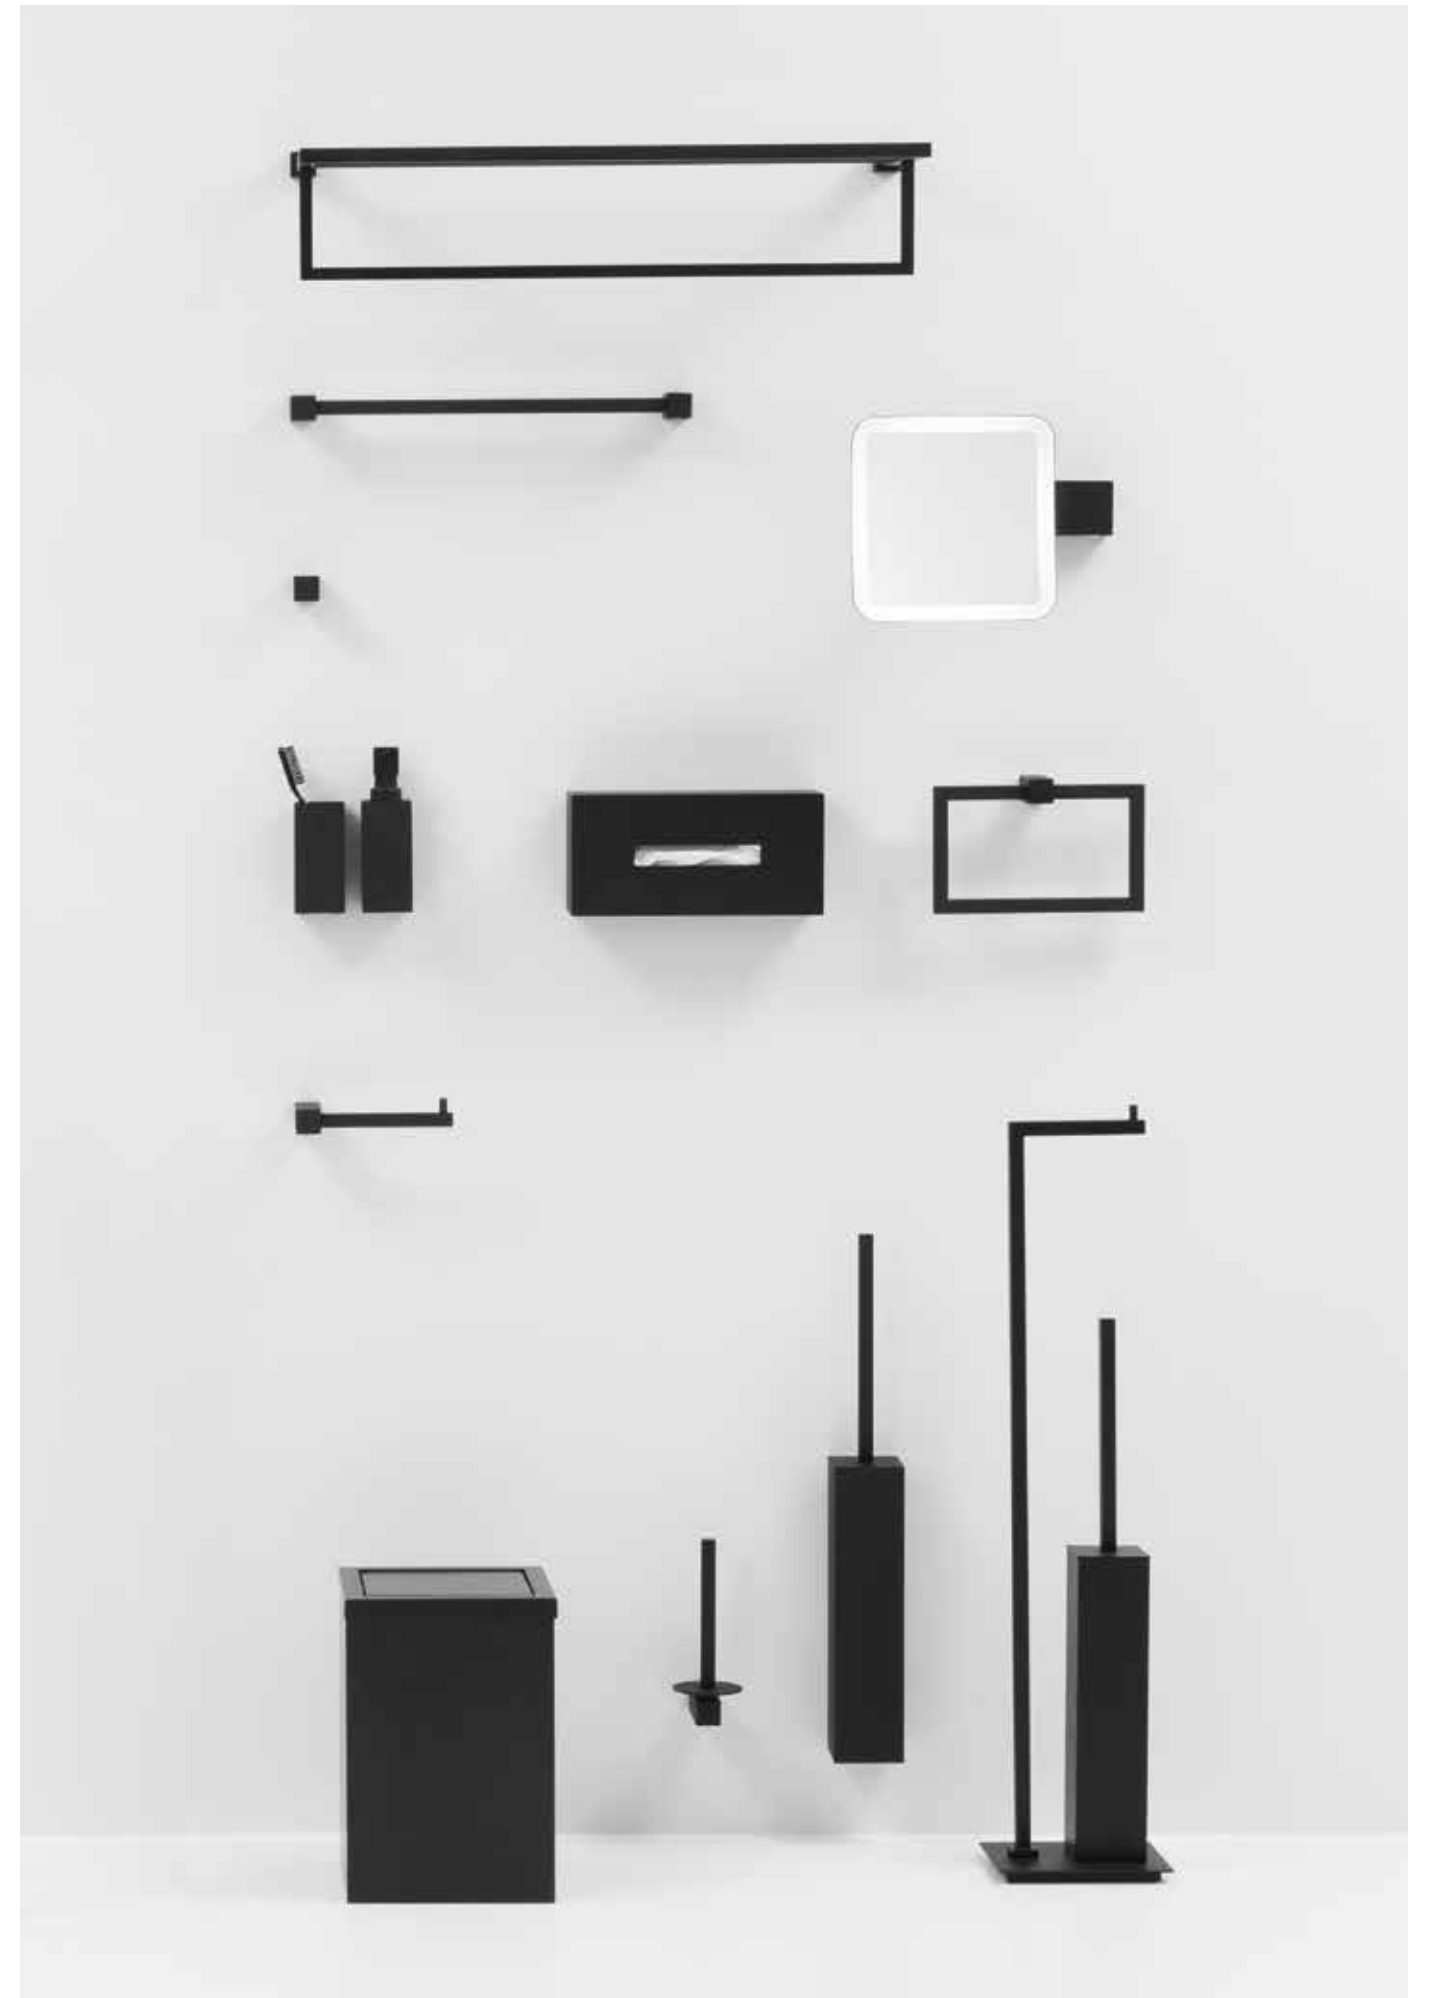

CORNER
COLLECTION / COLLEZIONE